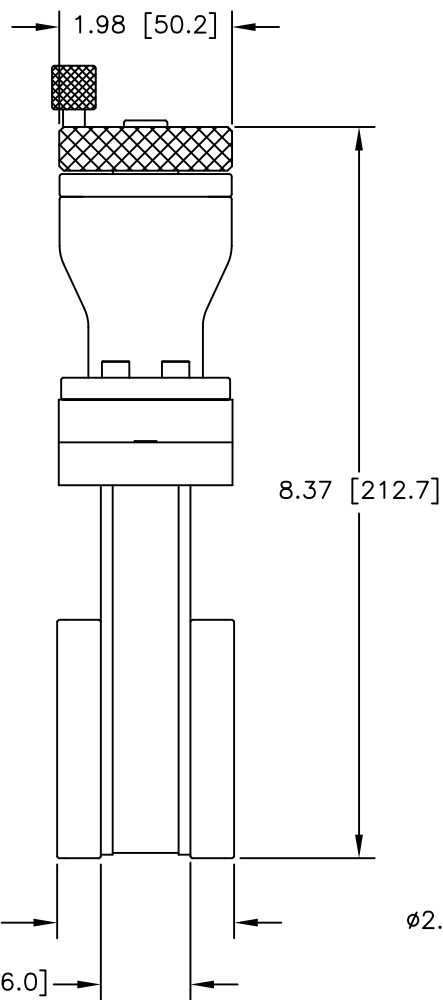

CARRIAGE SIDE

GATE (SEAL) SIDE

12880 MOYA BLVD., RENO, NV 89506

OUTLINE DIMENSION DRAWING

DRAWING NUMBER  
6303-3EX

DRAWING TITLE  
G 1.5" MSB/MAN/CFF  
MODEL # 11120-0150

REVISION  
E