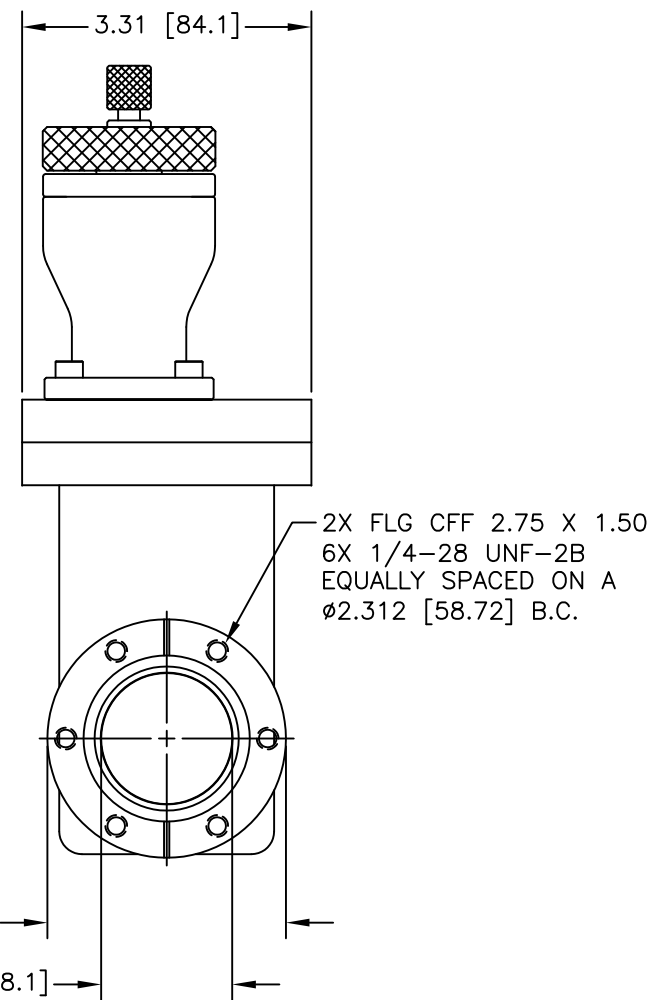

CARRIAGE SIDE

GATE (SEAL) SIDE

12880 MOYA BLVD., RENO, NV 89506

OUTLINE DIMENSION DRAWING

DRAWING NUMBER  
6303-3EX

DRAWING TITLE  
G 1.5" MSB/MAN/CFF  
MODEL # 11120-0150

REVISION  
E