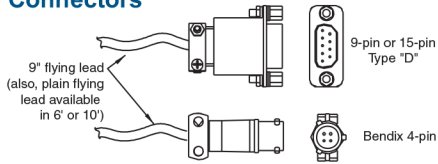

Type AA07A Single-ended

Connectors

Transducers

Type AA08A Flow-through

Connectors

Fittings

Fittings

Dimensional Drawing —

Note: Unless otherwise specified, dimensions are nominal values in inches (mm referenced).