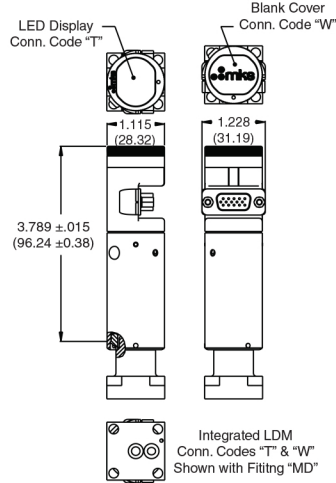

Type AA07A Single-ended

Connectors

Transducers

Type AA08A Flow-through

Connectors

Fittings

Fittings

Dimensional Drawing —

Note: Unless otherwise specified, dimensions are nominal values in inches (mm referenced).