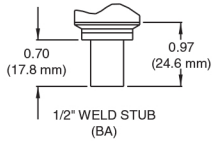

Type AA07A Single-ended

Connectors

Transducers

Type AA08A Flow-through

Connectors

Fittings

Fittings

Dimensional Drawing —

Note: Unless otherwise specified, dimensions are nominal values in inches (mm referenced).