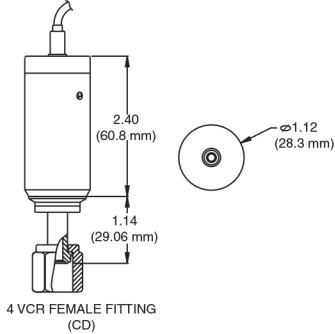

Type AA07A Single-ended

Connectors

Transducers

Type AA08A Flow-through

Connectors

Fittings

Fittings

Dimensional Drawing —

Note: Unless otherwise specified, dimensions are nominal values in inches (mm referenced).