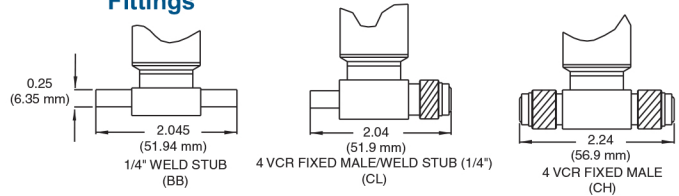

Type AA07A Single-ended

Connectors

Transducers

Type AA08A Flow-through

Connectors

Fittings

Fittings

Dimensional Drawing —

Note: Unless otherwise specified, dimensions are nominal values in inches (mm referenced).