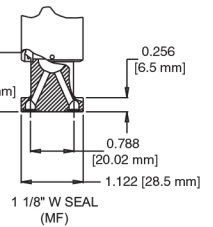

Type AA07A Single-ended

Connectors

Transducers

Type AA08A Flow-through

Connectors

Fittings

Fittings

Dimensional Drawing —

Note: Unless otherwise specified, dimensions are nominal values in inches (mm referenced).