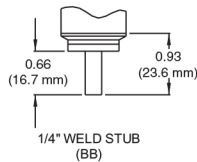

Type AA07A Single-ended

Connectors

Transducers

Type AA08A Flow-through

Connectors

Fittings

Fittings

Dimensional Drawing —

Note: Unless otherwise specified, dimensions are nominal values in inches (mm referenced).