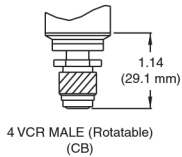

Type AA07A Single-ended

Connectors

Transducers

Type AA08A Flow-through

Connectors

Fittings

Fittings

Dimensional Drawing —

Note: Unless otherwise specified, dimensions are nominal values in inches (mm referenced).