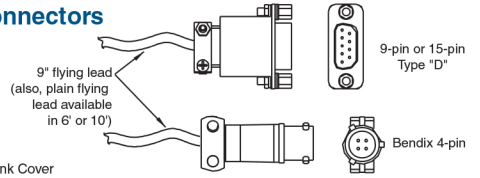

Type AA07A Single-ended

Connectors

Transducers

Type AA08A Flow-through

Connectors

Fittings

Fittings

Dimensional Drawing —

Note: Unless otherwise specified, dimensions are nominal values in inches (mm referenced).