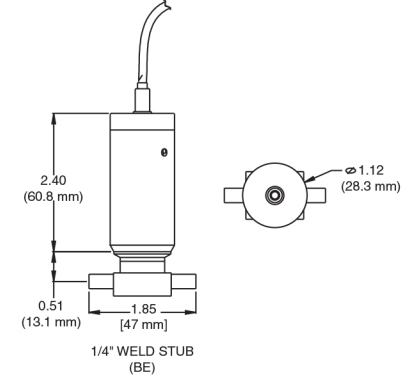

Type AA07A Single-ended

Connectors

Transducers

Type AA08A Flow-through

Connectors

Fittings

Fittings

Dimensional Drawing —

Note: Unless otherwise specified, dimensions are nominal values in inches (mm referenced).