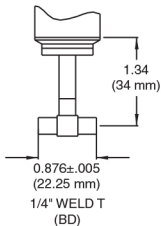

Type AA07A Single-ended

Connectors

Transducers

Type AA08A Flow-through

Connectors

Fittings

Fittings

Dimensional Drawing —

Note: Unless otherwise specified, dimensions are nominal values in inches (mm referenced).