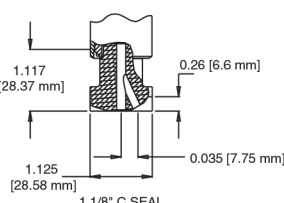

Type AA07A Single-ended

Connectors

Transducers

Type AA08A Flow-through

Connectors

Fittings

Fittings

Dimensional Drawing —

Note: Unless otherwise specified, dimensions are nominal values in inches (mm referenced).