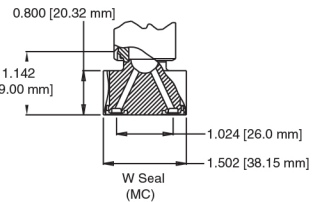

Type AA07A Single-ended

Connectors

Transducers

Type AA08A Flow-through

Connectors

Fittings

Fittings

Dimensional Drawing —

Note: Unless otherwise specified, dimensions are nominal values in inches (mm referenced).