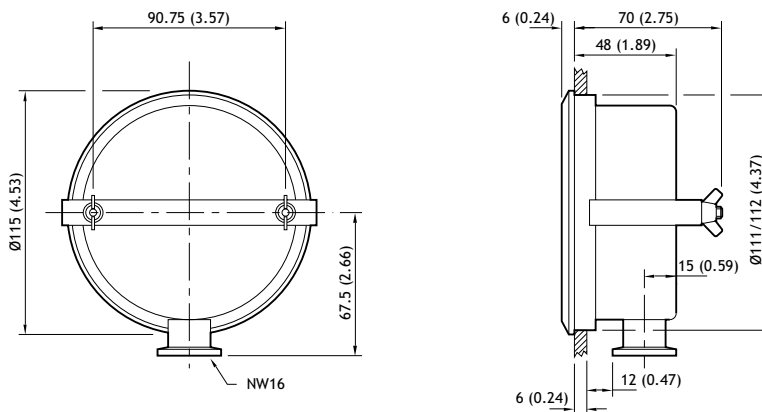

## Technical data

Accuracy	± 2% of F.S.D.
Materials in vacuum	Inconel, aluminium, nickel, glass, nitrile, copper, alloy
Internal volume	160 cm <sup>3</sup>
Maximum applied pressure	2 bar absolute (1 bar gauge)
Weight	0.8 kg
Vacuum connection	NW16
Accessories supplied	Clamp and studs for panel mounting

## Dimensions - mm (inch)